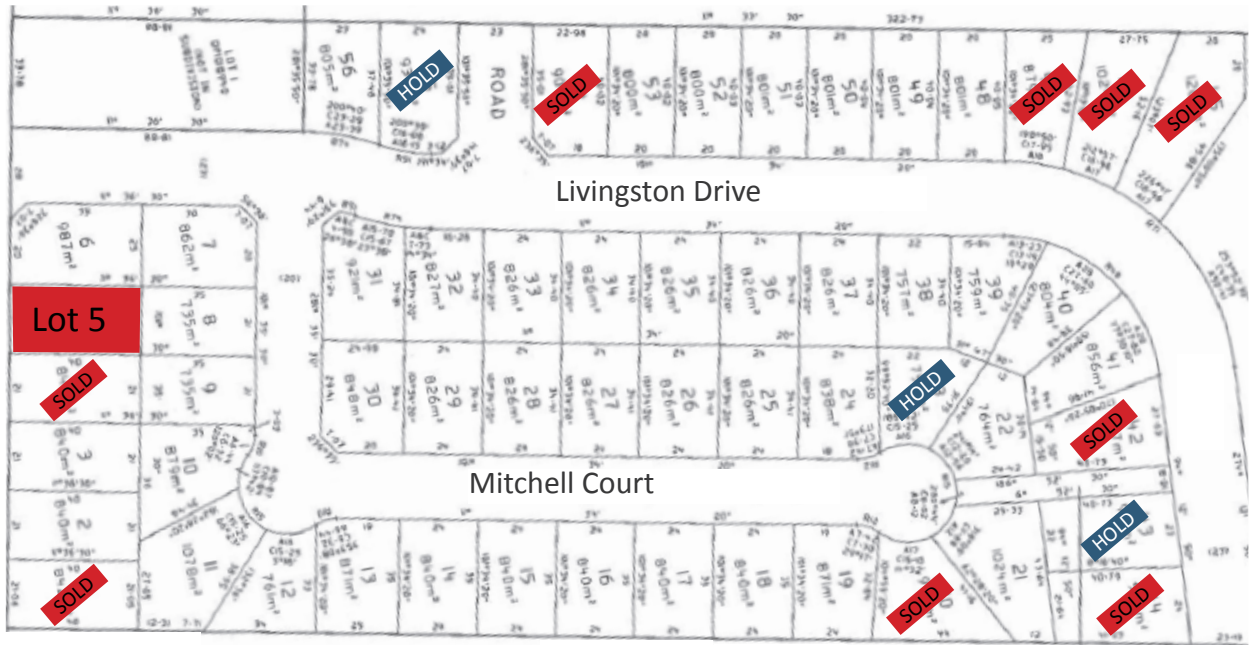

Woodside Park Estate

House & Land Packages Now Selling

Display Home

The Allure Display Home Opening Soon

Call 03 5021 1806
james@jamesharwoodhomes.com.au
www.jamesharwoodhomes.com.au